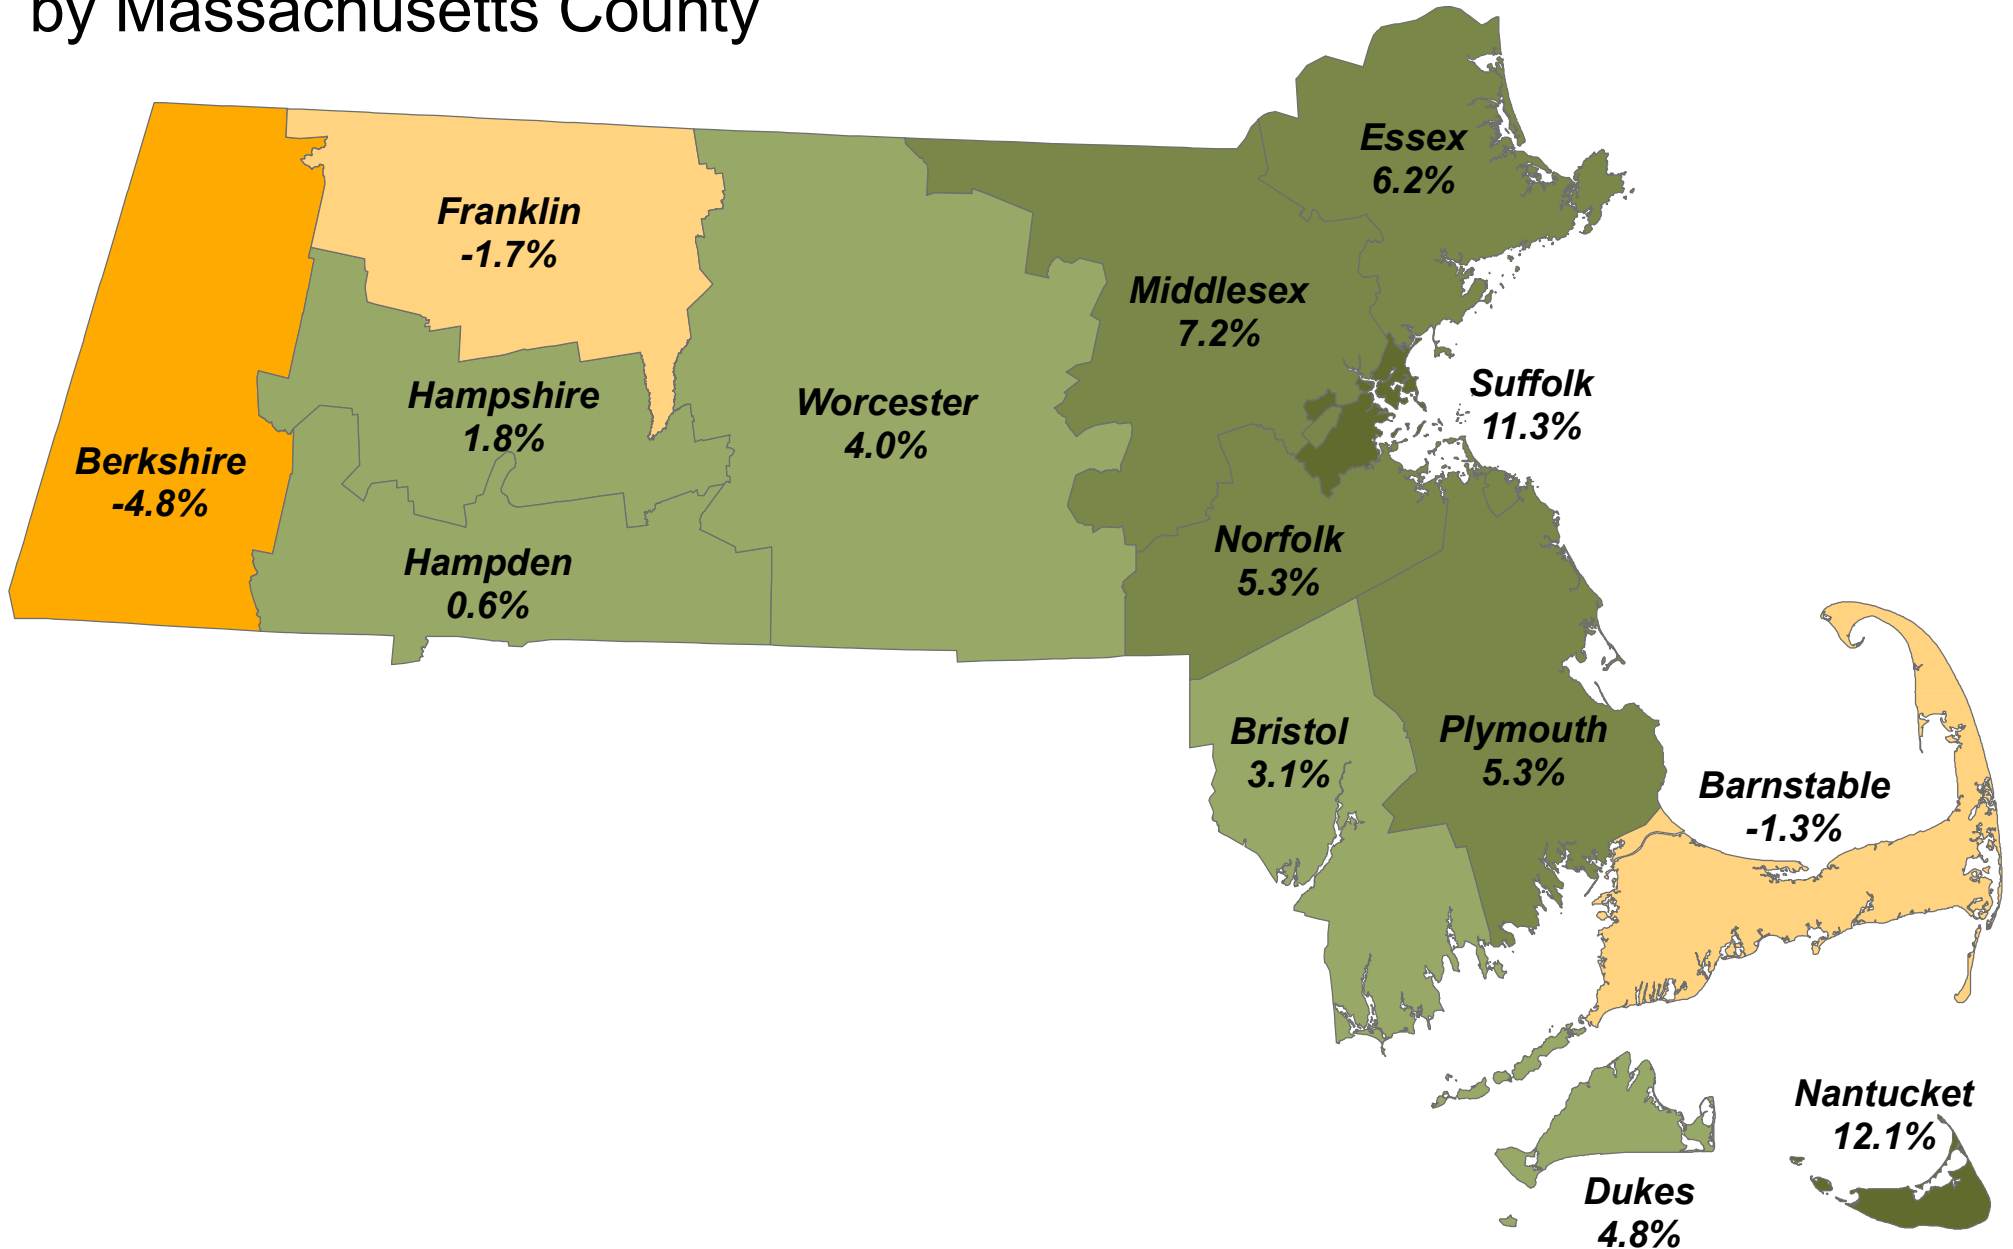

Estimated Cumulative Percent Change, Census 2010 to July 1, 2019 by Massachusetts County

Donahue Institute. Source data: Annual Estimates of the Resident Population April 1, 2010 to July 1, 2019.
U.S. Census Bureau, Population Division. March 26, 2020.