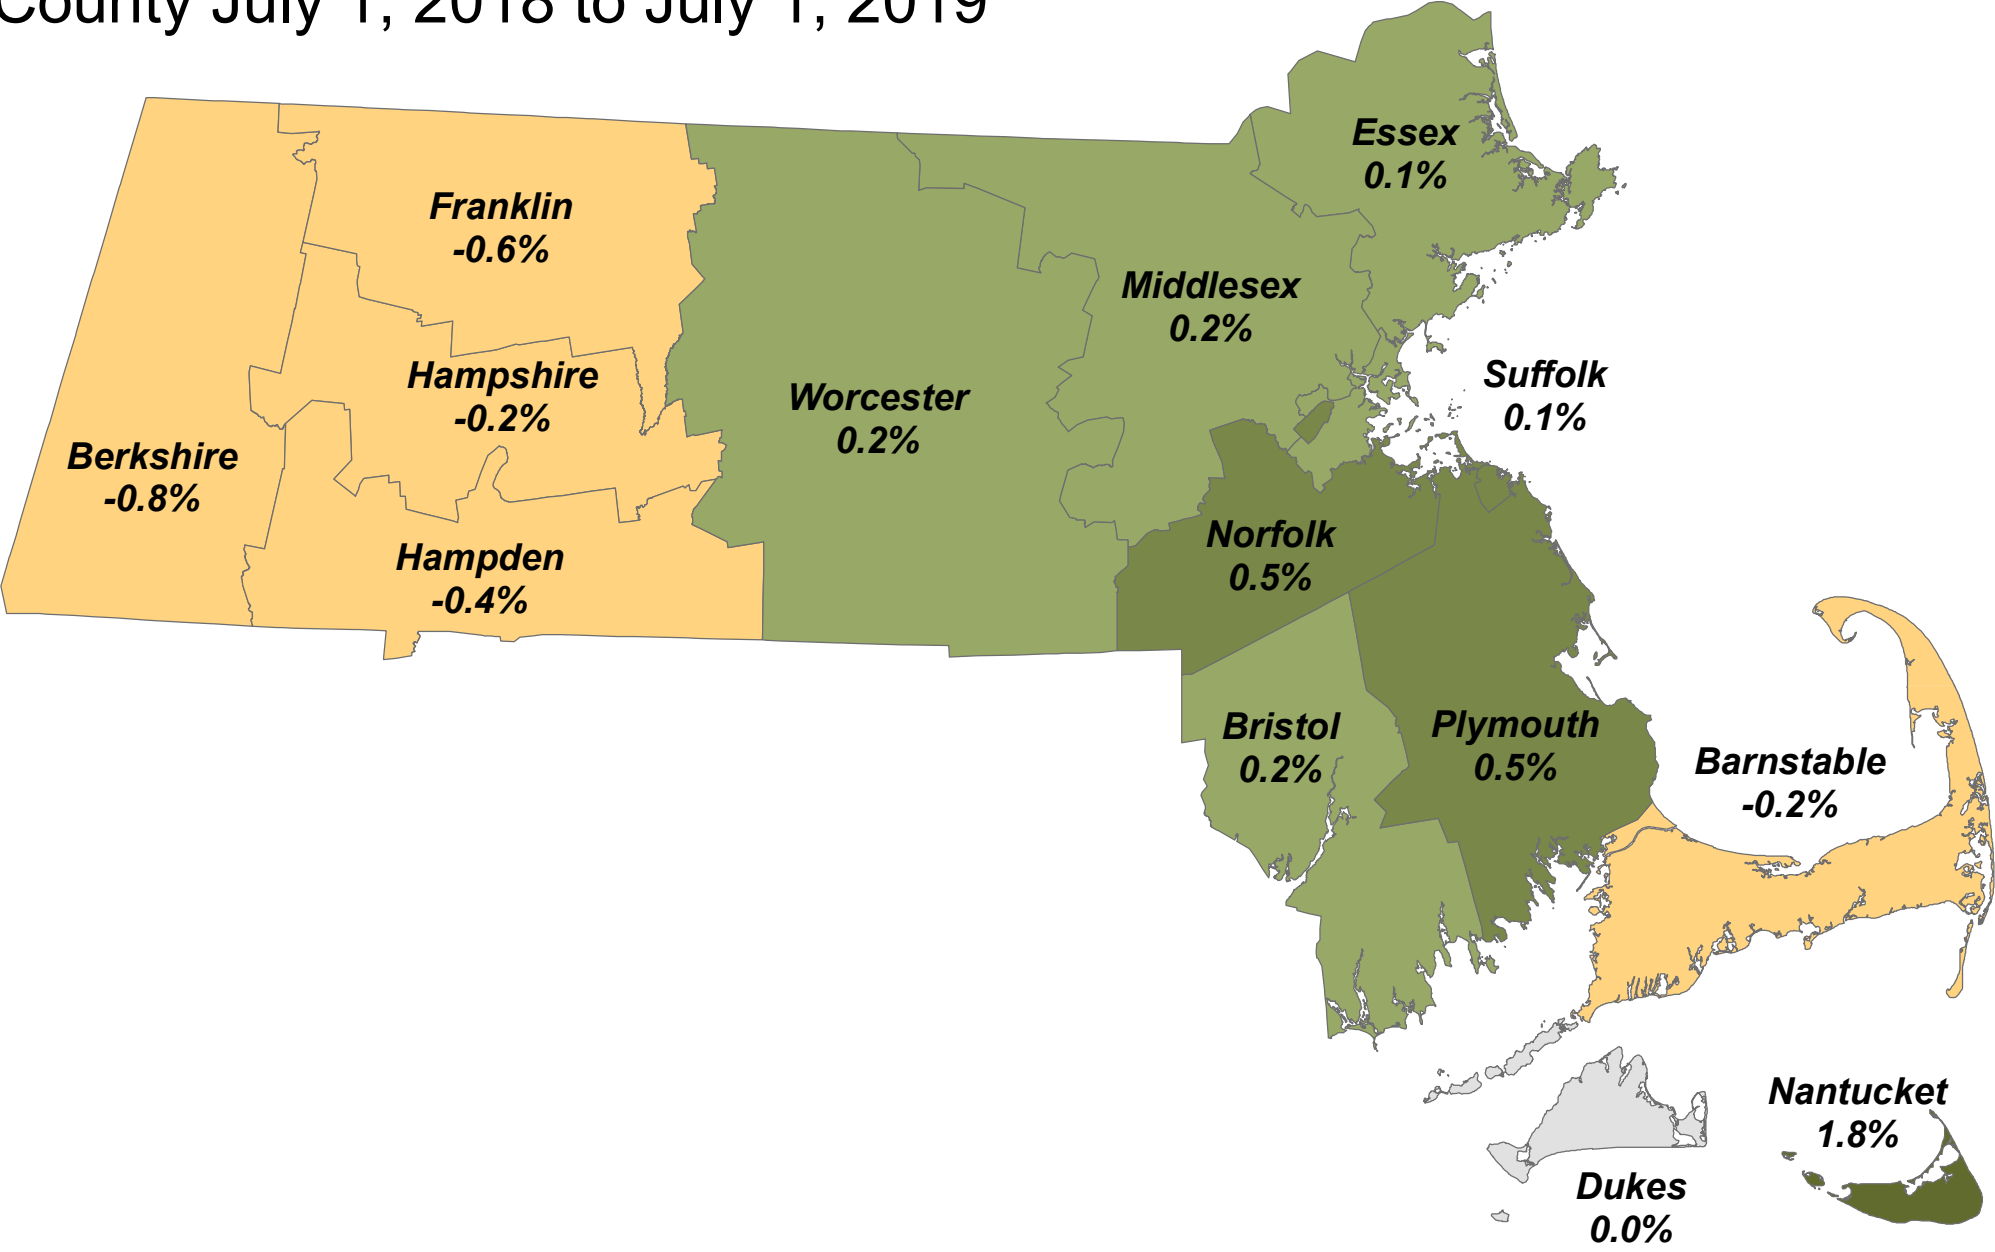

Estimated Annual Percent Change in Population by Massachusetts County July 1, 2018 to July 1, 2019

Donahue Institute. Source data: Annual Estimates of the Resident Population April 1, 2010 to July 1, 2019. U.S. Census Bureau, Population Division. March 26, 2020.