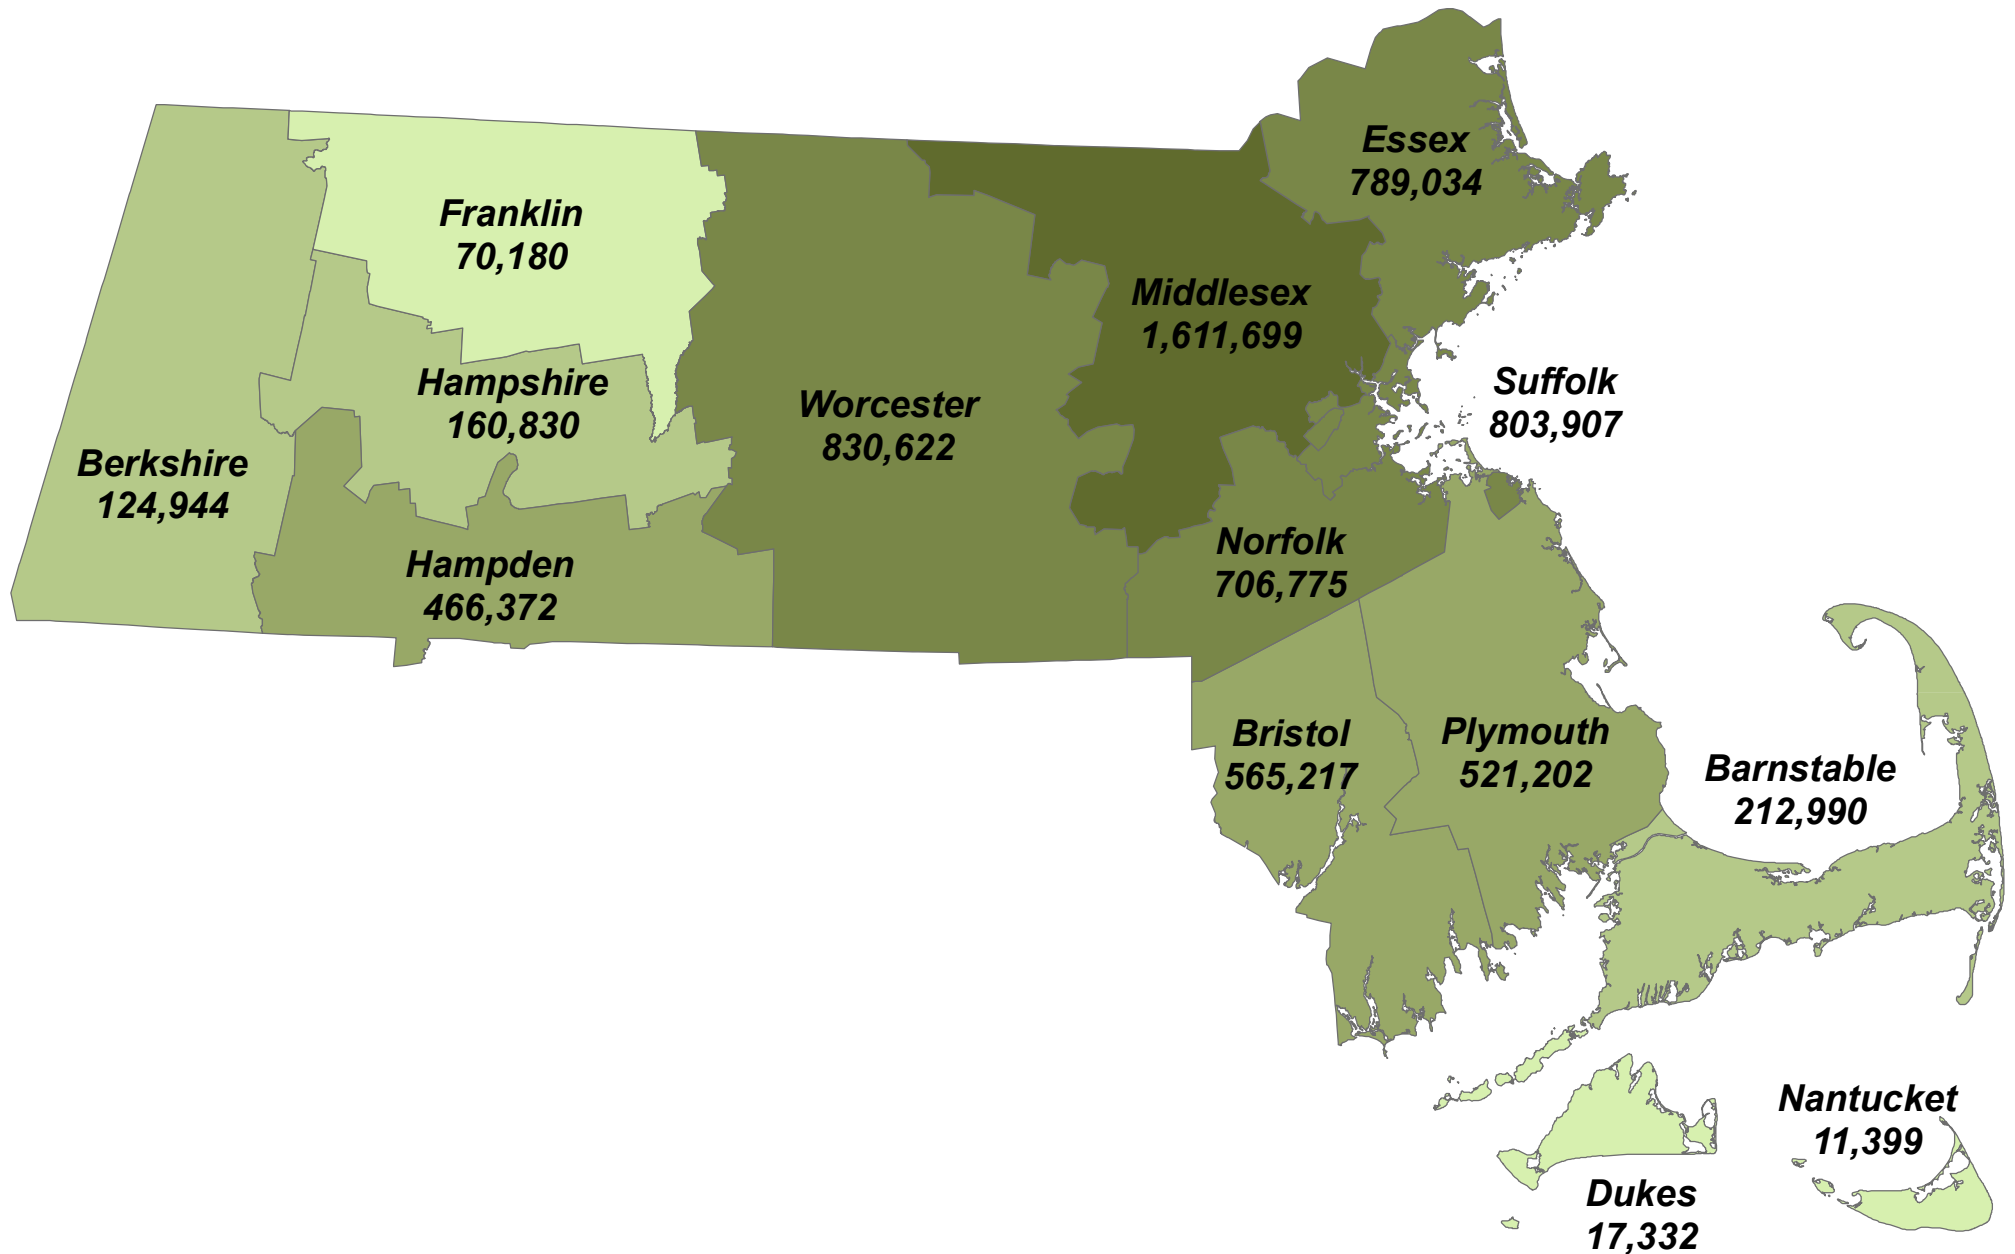

Estimated Population by Massachusetts County July 1, 2019

Donahue Institute. Source data: Annual Estimates of the Resident Population April 1, 2010 to July 1, 2019.
U.S. Census Bureau, Population Division. March 26, 2020.