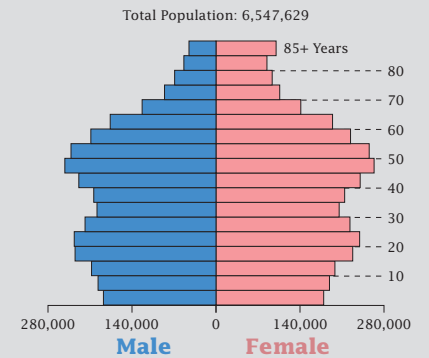

# 2010 Census: Massachusetts Profile

## Population Density by Census Tract

Massachusetts Population 1970 to 2010

2010	<b>6,547,629</b>
2000	<b>6,349,097</b>
1990	<b>6,016,425</b>
1980	<b>5,737,037</b>
1970	<b>5,689,170</b>

## State Race\* Breakdown

Hispanic or Latino (of any race) makes up **9.6%** of the state population.

## Population by Sex and Age