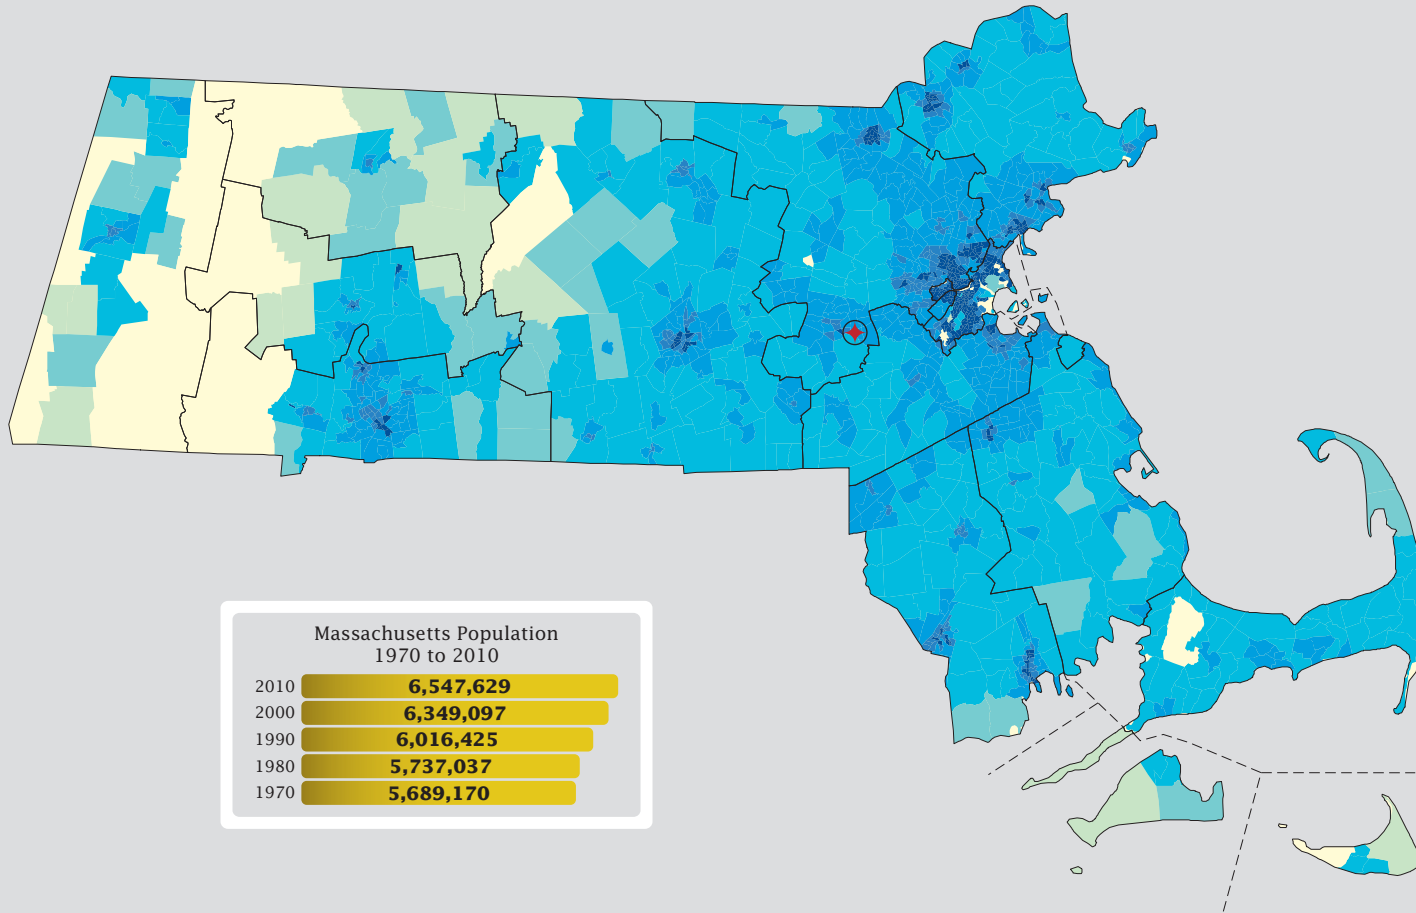

# 2010 Census: Massachusetts Profile

## Population Density by Census Tract

Massachusetts Population 1970 to 2010

2010	<b>6,547,629</b>
2000	<b>6,349,097</b>
1990	<b>6,016,425</b>
1980	<b>5,737,037</b>
1970	<b>5,689,170</b>

## State Race\* Breakdown

Hispanic or Latino (of any race) makes up **9.6%** of the state population.

## People per Square Mile by Census Tract