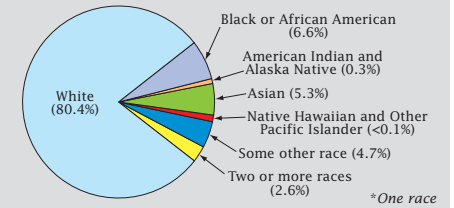

## Population Density by Census Tract

Massachusetts Population 1970 to 2010

2010	<b>6,547,629</b>
2000	<b>6,349,097</b>
1990	<b>6,016,425</b>
1980	<b>5,737,037</b>
1970	<b>5,689,170</b>

## State Race\* Breakdown

Hispanic or Latino (of any race) makes up **9.6%** of the state population.